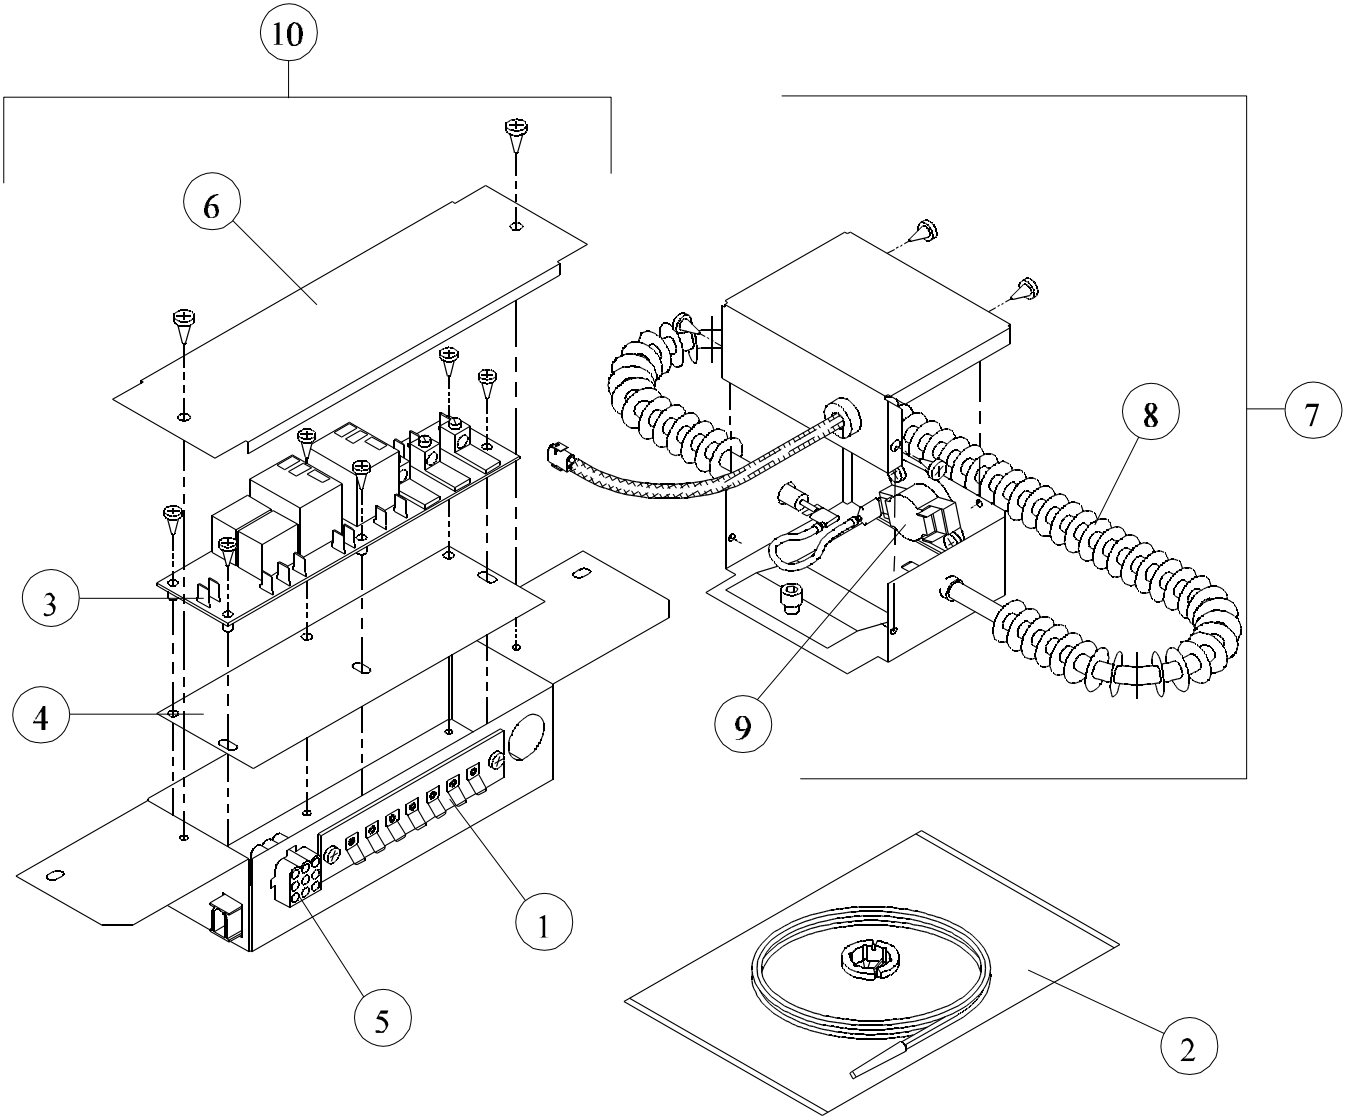

**REPAIR PARTS LIST**

**FOR**

**9330-755 HEAT/COOL**

**9530-751 HEAT PUMP W/O HEATER**

**9530-755 HEAT PUMP WITH HEATER**

**FLUSH MOUNT SERIES CEILING PLENUMS**

**RV Products**  
**A Division of Airxcel, Inc.**  
**P.O. Box 4020**  
**Wichita, KS 67204**

9330-755  
9530-751  
9530-755

9330-755  
9530-751  
9530-755

| CODE | MODEL USED ON | PART NUMBER | DESCRIPTION                                   | NO. REQ. |
|------|---------------|-------------|---|----------|
| 1.   | All           | 7530-320    | Terminal Board                                | 1        |
| 2.   | All           | 7330-6111   | Small Parts Pkg.                              | 1        |
| 3.   | All           | 7330B3311   | P.C. Board                                    | 1        |
| 4.   | All           | 7330A365    | Isolator                                      | 1        |
| 5.   | All           | 7530-340    | Plug Assembly                                 | 1        |
| 6.   | All           | 7330A104    | Junction Box Lid                              | 1        |
| 7.   | 755           | 7332-4551   | Heater Assembly Complete<br>(Includes #8, #9) | 1        |
| 8.   | 755           | 7332-3551   | Heat Element                                  | 1        |
| 9.   | 755           | 1460-5031   | Limit Switch                                  | 1        |
| 10.  | All           | 7530-508    | Junction Box Assembly Complete                | 1        |

**SPECIAL ORDER PARTS:**

**NOTE: All parts with three digit suffix numbers are "Special Order" Parts. These parts are subject to factory availability and require extra time for delivery.**